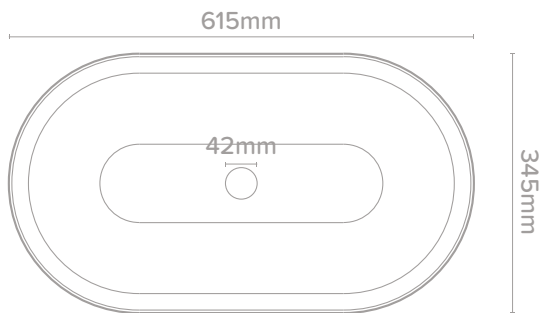

Molli (formerly Tropez)

With careful curve and proportion, Molli will bring pure elegance to your bathroom setting.

PLAN VIEW

SECTION VIEW

SPECIFICATIONS

MATERIAL	UHP Concrete
FINISH	Matte / Low sheen. Finish is organic, muted, and has tonal variation in colour and finish.
WEIGHT	75kg
DIMENSIONS	H890mm x L615mm x W345mm
BOWL CAPACITY	9.7 L
TAP HOLE	N/A
OVERFLOW AVAILABLE	N/A
WASTE RQD	Suits a standard 32mm. Waste not supplied by Nood Co.
WARRANTY	24 months
WASTE HOLE SIZE	42mm
WALL THICKNESS	20mm
OPTIONS	Shadowline base adjustable feet.
WALL HANG RQD	Basins are organic shaped in nature and may not sit perfectly against wall
ORIENTATION	Floor mount

All dimensions are estimate. We suggest waiting until receiving Nood basins before cutting holes in cabinetry items. Colours of concrete may vary slightly.

AVAILABLE COLOURS