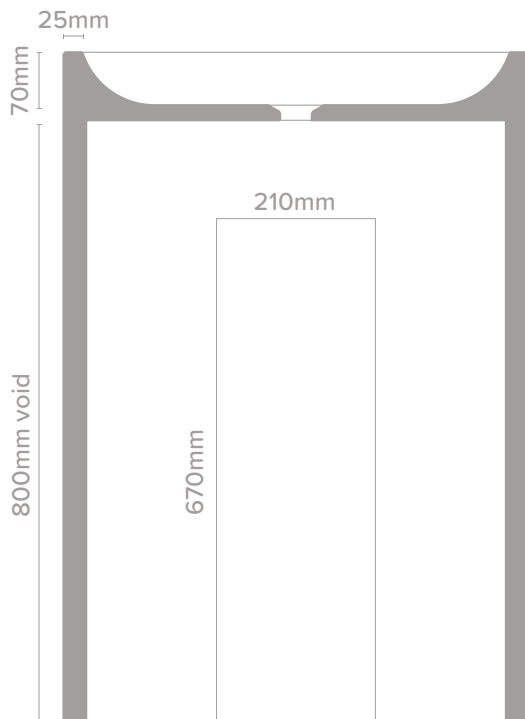

Molli (formerly Tropez)

With careful curve and proportion, Molli will bring pure elegance to your bathroom setting.

PLAN VIEW

SECTION VIEW

SPECIFICATIONS

MATERIAL	UHP Concrete
FINISH	Matte / Low sheen. Finish is organic, muted, and has tonal variation in colour and finish.
WEIGHT	75kg
DIMENSIONS	H890mm x L615mm x W345mm
BOWL CAPACITY	9.7 L
TAP HOLE	N/A
OVERFLOW AVAILABLE	N/A
WASTE RQD	Suits a standard 32mm. Waste not supplied by Nood Co.
WARRANTY	24 months
WASTE HOLE SIZE	42mm
WALL THICKNESS	20mm
OPTIONS	Shadowline base adjustable feet.
WALL HANG RQD	Basins are organic shaped in nature and may not sit perfectly against wall
ORIENTATION	Floor mount

All dimensions are estimate. We suggest waiting until receiving Nood basins before cutting holes in cabinetry items. Colours of concrete may vary slightly.

AVAILABLE COLOURS