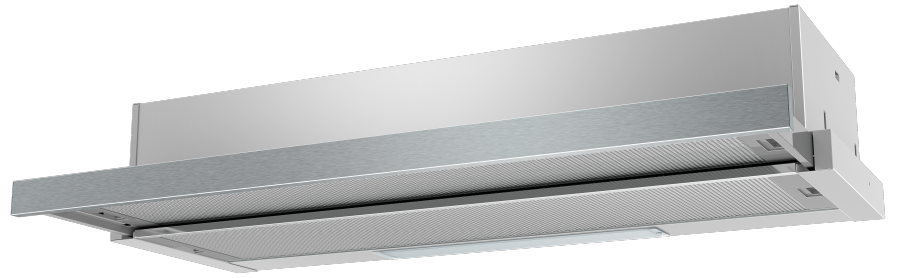

WRR904SB

90cm slide out stainless steel rangehood with 2 fans, 3 speeds and top re-circulating option.

Features

- 340m³/hr extraction rate
- LED lighting
- 3 speed fan
- Dishwasher safe mesh filters
- Slimline design suitable for integration
- Removable front fascia

Dimensions

Total product height (mm) - 175, Total product width (mm) - 898, Total product depth (mm) - 300, Diameter of ducting (mm) - 120, Minimum installation height from cooking surface Gas (mm) - 650, Minimum installation height from cooking surface Electric (mm) - 600
