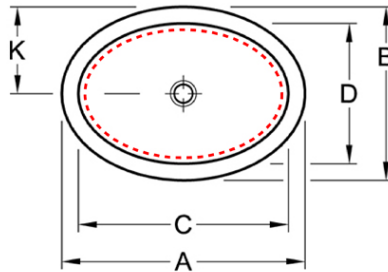

Loop 430 Oval Under Counter Basin

No Tap Hole

Product Image

Product Details

Code: 61611001
Brand: Villeroy & Boch
Range: Loop
Warranty: 10 Years#
Product Width: 430 mm
Product Depth: 285 mm
WELS: N/A

Additional Features

Technical Specification

Required Product

Recommended Products

K316-D PUW series

Additional Notes

- Water capacity to bottom of overflow - 2.8lt
- Basin cutout in stone should be 8-10mm smaller all round than the basin ID

Installation Instructions

- * Position logo visible at the back of the basin
- * No cut out should be attempted in the benchtop without having the basins

	A	B	C	D	G	K
6161 30	660	470	560	375	215	235
6161 20	570	405	485	325	200	203
6161 10	505	360	430	285	180	180
6161 00	450	320	385	255	160	160

*Please visit argentaust.com.au/warranty to view the full warranty

Note: All dimensions are in millimetres and are subject to normal manufacturing variations. Always use the physical product measurements for cut-outs and rough-ins as the technical details shown may differ from the actual product. Use acetic cured silicone sealant. Do not use epoxy type adhesives. Clean with damp cloth. Do not use abrasive cleaners, liquids or pastes.