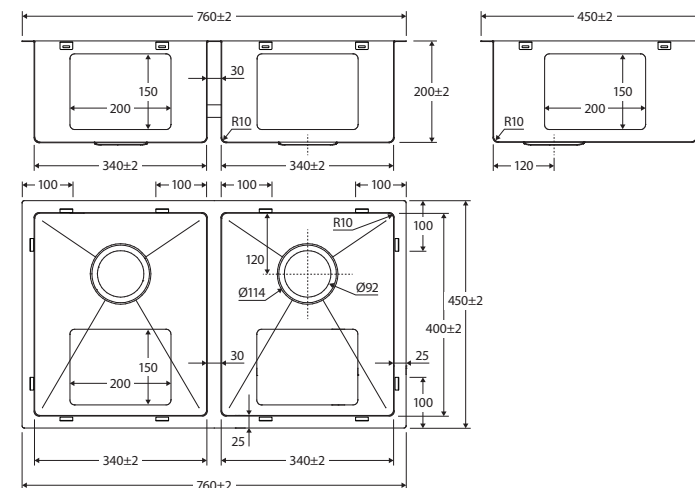

Hana

DOUBLE KITCHEN SINK, 27L/27L

Features

- Hand made from 1.2 mm thick, high quality 304 stainless steel
- Fitted with sound and vibration dampening panels to reduce acoustic impact of water and equipment
- Two basket wastes included (A3SS/A3CM/A3RB)
- Two sink protectors included with PVD models only
- Topmount or undermount installation
- Mounting brackets and screws included
- Capacity: 27L/27L
- Overall size: 760 L x 450 W x 200 D mm

Optional Accessories

- Sink Protector (A24/A24CM/A24RB)
- Roll Up Drainer (A22/A22CM/A22RB)
- Drainer Tray A21/A21CM/A21RB)
- Colander (A20/A20CM/A20RB)
- Chopping Board (A26)

Available in

Brushed
Stainless Steel
68403

PVD
Carbon Metal
68403CM

PVD
Rugged Brass
68403RB

Cleaning & Care

- Dry off any water droplets after use with a clean dry cloth.
- Once a week use a detergent mixed with a small amount of ammonia and rub gently with a soft cloth. Rinse thoroughly with cold water after cleaning, then dry with a clean cloth.
- Do not use steel wool, abrasive cleansers or cleaning pads to clean your sink.
- Do not use chemical "silver cleaners", bleaches, or detergents containing chlorine or any of its derivatives.

While we aim to ensure specifications are correct at the time of publication, Fienza reserves the right to make modifications without prior notice. Physical colour may vary from image shown. All measurements are shown in millimetres. Always use physical product measurements for mark-ups and roughing-in as the technical drawing may differ from actual product received.