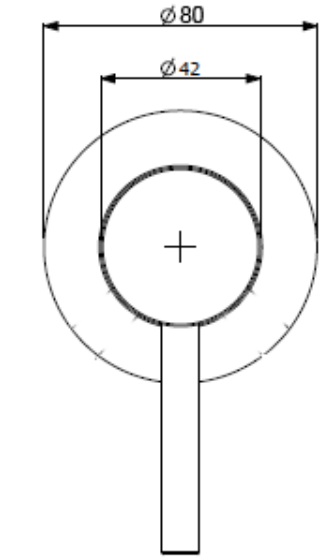

ARCHITECTURA PIN SHOWER MIXER

Product Image	Technical Specification
---------------	-------------------------

Description	
Architectura Pin Shower Mixer	
TVS11920XB	Architectura Pin Shower Mixer Trim
TVS00036150061	Universal Shower Mixer Body

Additional Information
<ul style="list-style-type: none"> 35mm Ceramic Cartridge