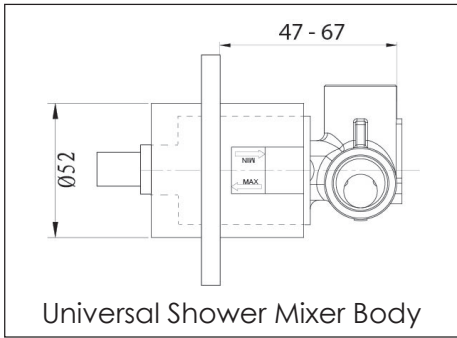

ARCHITECTURA PIN SHOWER MIXER

Product Image	Technical Specification
---------------	-------------------------

Description	
Architectura Pin Shower Mixer	
TVS11920XB	Architectura Pin Shower Mixer Trim
TVS00036150061	Universal Shower Mixer Body

Additional Information
<ul style="list-style-type: none"> 35mm Ceramic Cartridge