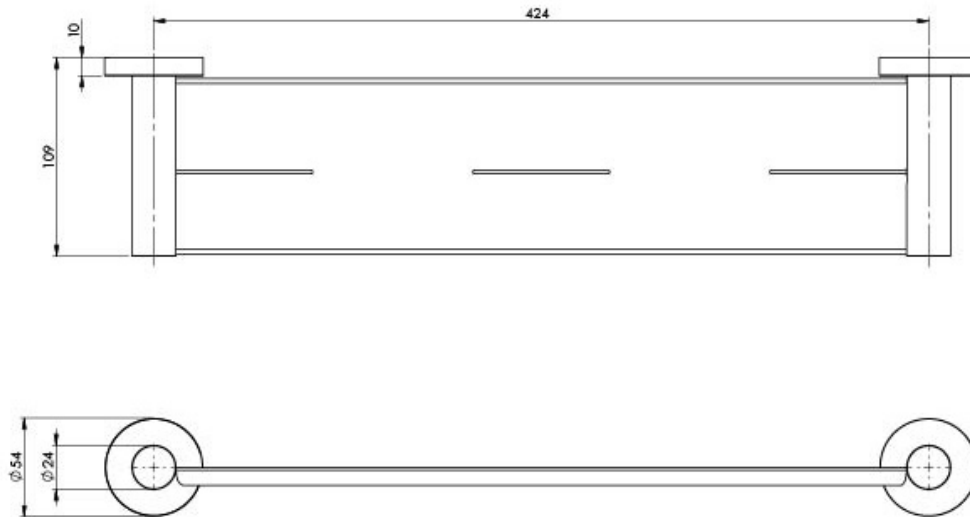

RADII SS

RADII SS 316 SHOWER SHELF ROUND PLATE

SPECIFICATIONS

AVAILABLE IN

RA886-51
Stainless Steel

INFORMATION

MAINTENANCE AND CARE:

- All surfaces should be cleaned with mild liquid detergent or soap and water.
- Do not use cream cleaners or citrus based cleaning products, as they are abrasive.
- Use of unsuitable cleaning agents may damage the surface.
- Any damage caused in this way will not be covered by warranty.

Please visit <https://www.phoenixtapware.com.au/warranty> to view the full warranty

While we aim to ensure the specifications shown are correct at time of printing, Phoenix Tapware reserves the right to make modifications without prior notice. Always use the physical product measurements for mark-ups and roughing-in as the line drawing shown may differ from the actual product over time. All measurements are shown in millimetres. Colours may vary from image shown.