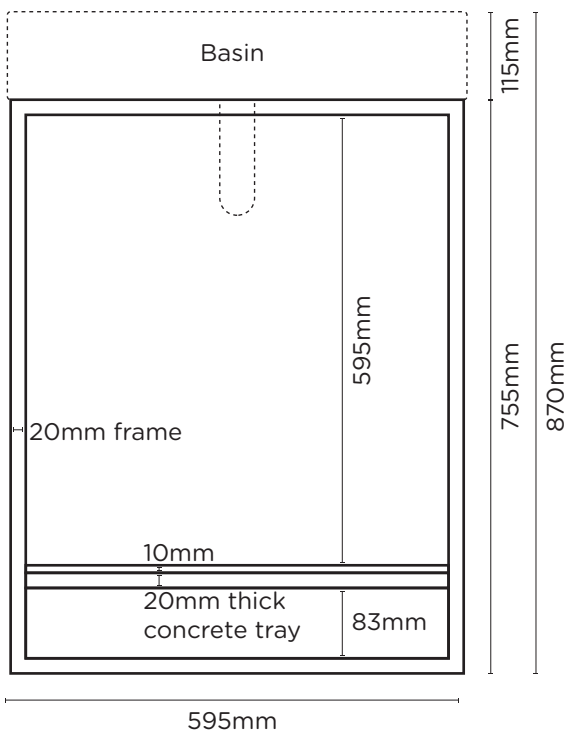

## Box Basin Vanity Set

This stunning bathroom display setting will set your space apart, featuring a concrete Box Basin sat upon a fine powder coated steel frame. Refined modern with a nostalgic reference.

PLAN VIEW

SECTION VIEW

### SPECIFICATIONS

<b>MATERIAL</b>	UHP Concrete
<b>FINISH</b>	Matte / Low Sheen
<b>WEIGHT</b>	35kg (77lbs)
<b>DIMENSIONS</b>	L595mm x W 395mm x H870mm (L23.43in x W15.55in x H34.25in)
<b>BOWL CAPACITY</b>	17.8L (4.7gal)
<b>TAP HOLE</b>	N/A
<b>OVERFLOW AVAILABLE</b>	N/A
<b>WASTE RQD</b>	32mm or 40mm Standard (not provided by Nood)
<b>WARRANTY</b>	24 months
<b>WASTE HOLE SIZE</b>	32mm Standard (1 1/4in)
<b>WALL THICKNESS</b>	20mm
<b>OPTIONS</b>	Freestanding
<b>WALL HANG RQD</b>	N/A
<b>NOTES</b>	Delivered as 3 pieces, sink, frame and tray. Fixing: Adeshive provided. L Bracket option to fix to wall. Bottle trap - Not provided by Nood.

### SUGGESTED TAP / FAUCET POSITION & LENGTH