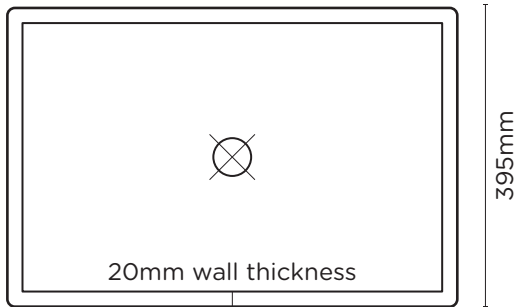

## Box Basin Vanity Set

This stunning bathroom display setting will set your space apart, featuring a concrete Box Basin sat upon a fine powder coated steel frame. Refined modern with a nostalgic reference.

PLAN VIEW

SECTION VIEW

### SPECIFICATIONS

<b>MATERIAL</b>	UHP Concrete
<b>FINISH</b>	Matte / Low Sheen
<b>WEIGHT</b>	35kg (77lbs)
<b>DIMENSIONS</b>	L595mm x W 395mm x H870mm (L23.43in x W15.55in x H34.25in)
<b>BOWL CAPACITY</b>	17.8L (4.7gal)
<b>TAP HOLE</b>	N/A
<b>OVERFLOW AVAILABLE</b>	N/A
<b>WASTE RQD</b>	32mm or 40mm Standard (not provided by Nood)
<b>WARRANTY</b>	24 months
<b>WASTE HOLE SIZE</b>	32mm Standard (1 1/4in)
<b>WALL THICKNESS</b>	20mm
<b>OPTIONS</b>	Freestanding
<b>WALL HANG RQD</b>	N/A
<b>NOTES</b>	Delivered as 3 pieces, sink, frame and tray. Fixing: Adeshive provided. L Bracket option to fix to wall. Bottle trap - Not provided by Nood.