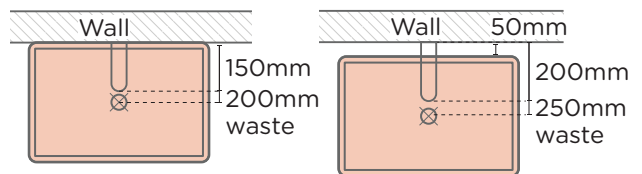

SUGGESTED TAP / FAUCET POSITION & LENGTH