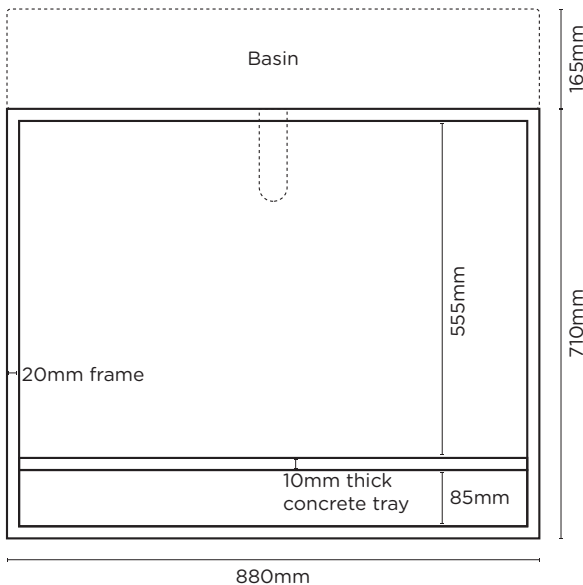

SECTION VIEW