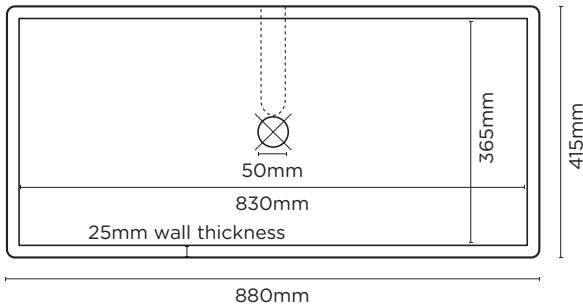

### SPECIFICATIONS

<b>MATERIAL</b>	UHP Concrete
<b>FINISH</b>	Matte / Low Sheen
<b>WEIGHT</b>	46-49kg (111lbs)
<b>DIMENSIONS</b>	L875mm x W415mm x H875mm (L34.45in x W16.34in x H34.45in)
<b>BOWL CAPACITY</b>	42L (11gal)
<b>TAP HOLE</b>	N/A
<b>OVERFLOW AVAILABLE</b>	N/A
<b>WASTE RQD</b>	32mm or 40mm Standard (not provided by Nood)
<b>WARRANTY</b>	24 months
<b>WASTE HOLE SIZE</b>	50mm
<b>WALL THICKNESS</b>	25mm
<b>OPTIONS</b>	Freestanding
<b>WALL HANG RQD</b>	N/A
<b>NOTES</b>	Delivered as 3 pieces, sink, frame and tray. Fixing: Adeshive provided. L Bracket option to fix to wall. Bottle trap - Not provided by Nood.

### PLAN VIEW