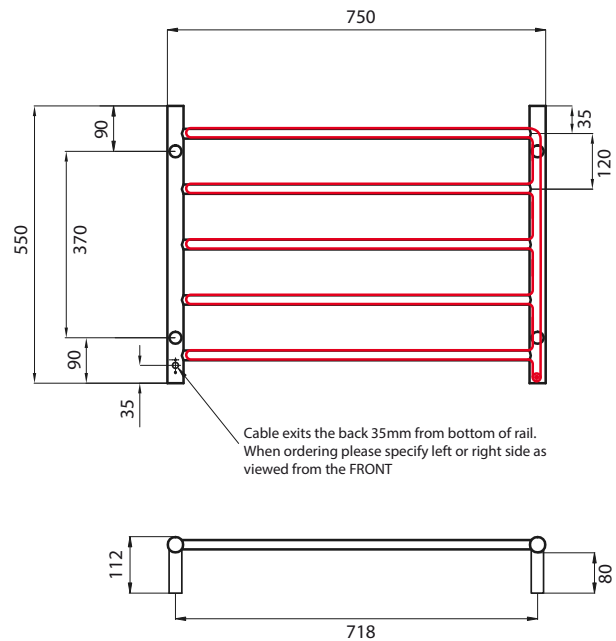

ROUND HEATED

RTR03 – 12V model

LOW VOLTAGE 12 VOLT MODEL
 MIRROR POLISHED AND BRUSHED SATIN
 MANUFACTURED FROM 304 GRADE
 STAINLESS STEEL
 COLOURED FINISHES MANUFACTURED
 FROM 201 GRADE STAINLESS STEEL
 ALL TOWEL RAILS AVAILABLE WITH EITHER
 BOTTOM LEFT OR RIGHT OUTPUT
 3M CABLE, NO PLUG, INCLUDES THE
 TRANSFORMER
 CAN BE MOUNTED UPSIDE DOWN
 10 YEAR WARRANTY FOR CONSTRUCTION /
 HEATING ELEMENT
 COATING ON COLOURED RAILS ARE
 COVERED BY A 2 YEAR WARRANTY

FEATURES

- Round bar / Height 550mm / 5 evenly spaced bars / 75W
- Low voltage 12V ladder
- Vertical bars 32mm diameter
- Horizontal bars 19mm diameter
- 112mm from wall

CODE

SIZE (MM) FINISH

12V-RTR03LEFT	750x550	Polished	
12V-RTR03RIGHT	750x550	Polished	