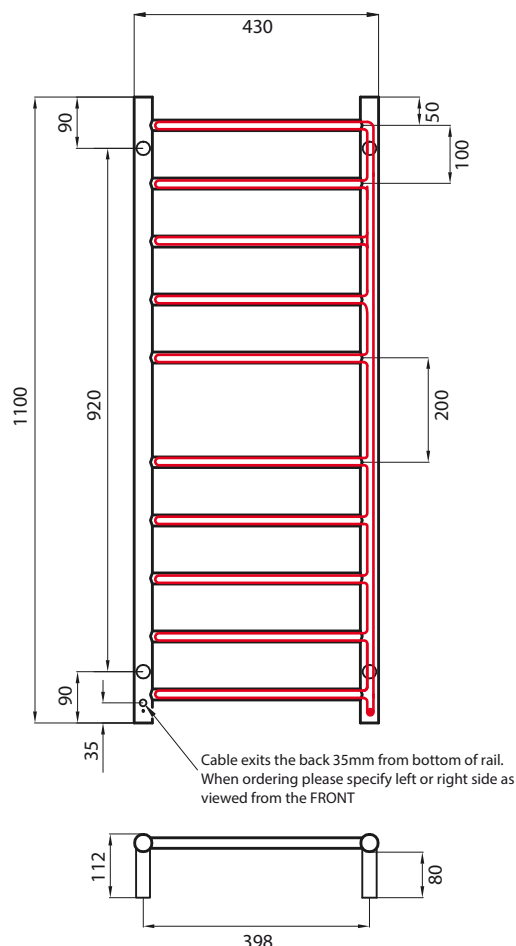

## RTR430 – 12V model

LOW VOLTAGE 12 VOLT MODEL  
 MIRROR POLISHED AND BRUSHED SATIN  
 MANUFACTURED FROM 304 GRADE  
 STAINLESS STEEL  
 COLOURED FINISHES MANUFACTURED  
 FROM 201 GRADE STAINLESS STEEL  
 ALL TOWEL RAILS AVAILABLE WITH EITHER  
 BOTTOM LEFT OR RIGHT OUTPUT  
 3M CABLE, NO PLUG, INCLUDES THE  
 TRANSFORMER  
 CAN BE MOUNTED UPSIDE DOWN  
 10 YEAR WARRANTY FOR CONSTRUCTION /  
 HEATING ELEMENT  
 COATING ON COLOURED RAILS ARE  
 COVERED BY A 2 YEAR WARRANTY

### FEATURES

- Round bar / Height 1100mm / 10 bars with a central gap / 80W
- Low voltage 12V ladder
- Vertical bars 32mm diameter
- Horizontal bars 19mm diameter
- 112mm from wall

### SIZE (MM)